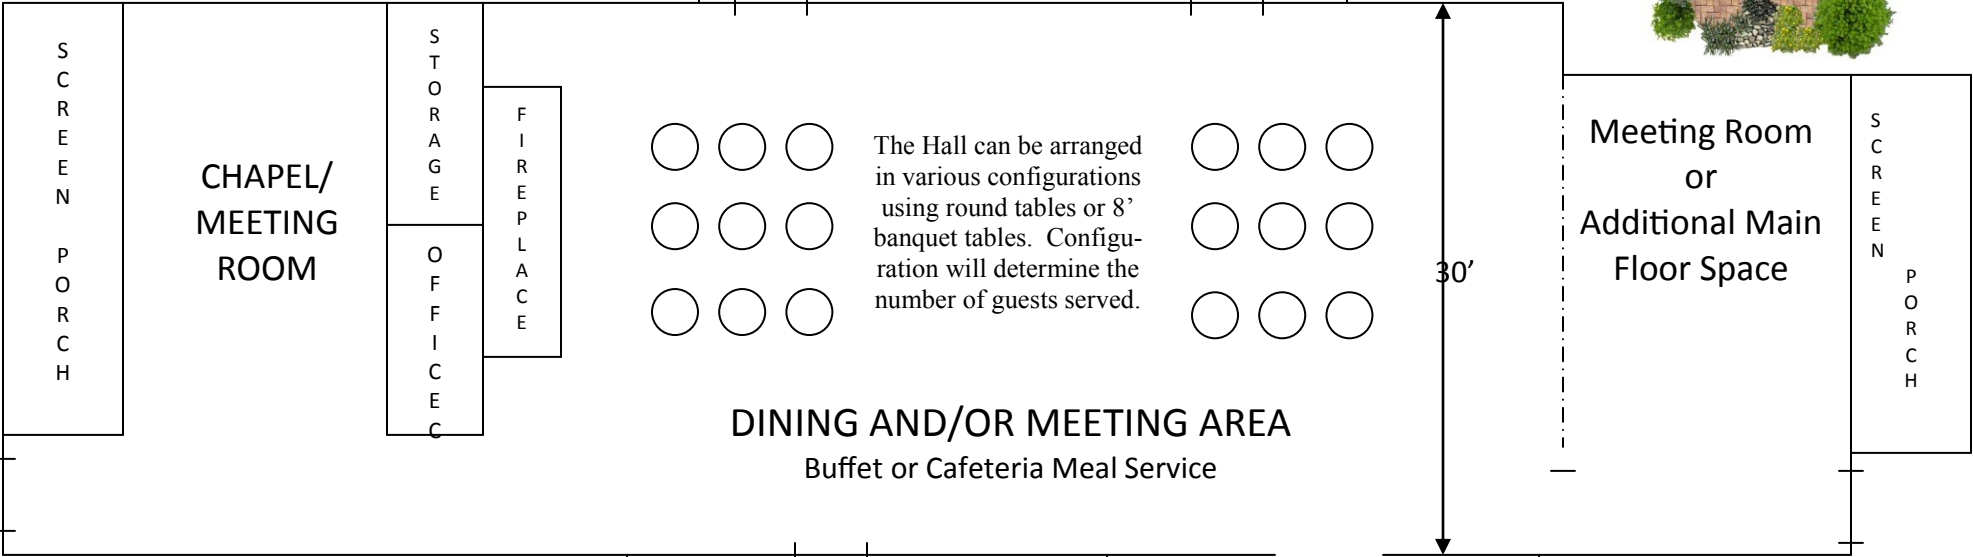

ARROWHEAD PROGRAM CENTER

Arrowhead Square Footage
(including chair room but
NOT Chapel: 3540 sq. ft.)